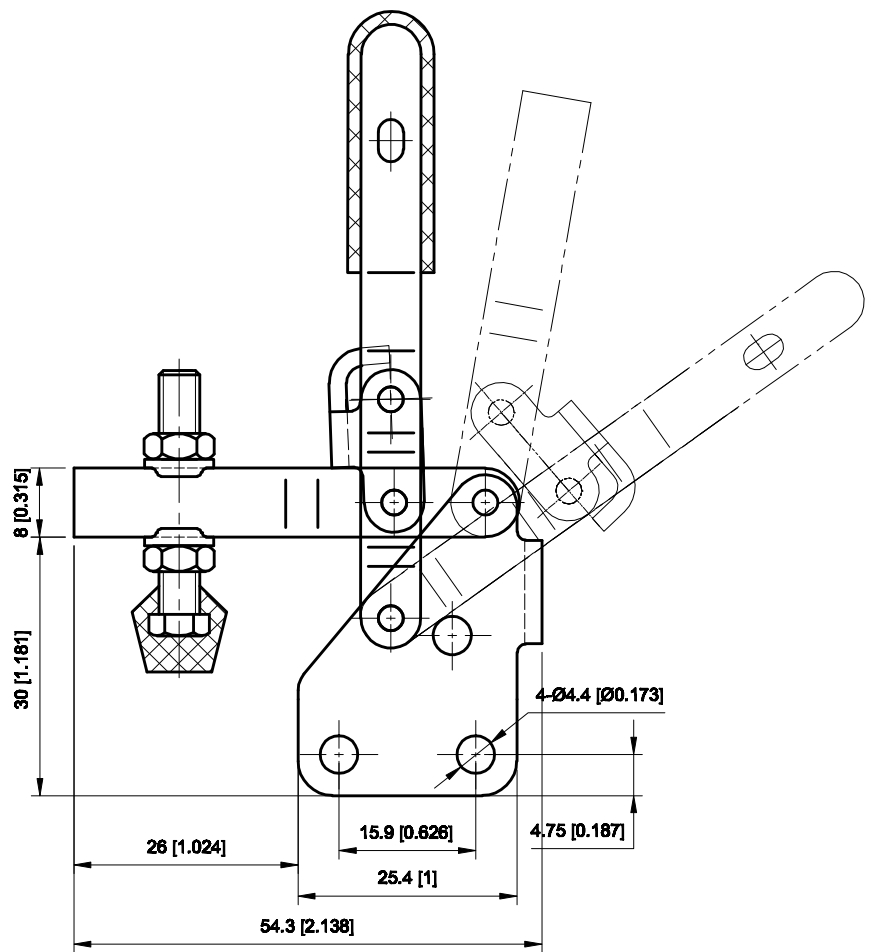

PART NUMBER: CH-101-AI

BAR OPENS:100°
HANDLE OPENS:56°
SPINDLE SUPPLIED:CH-FC-10138