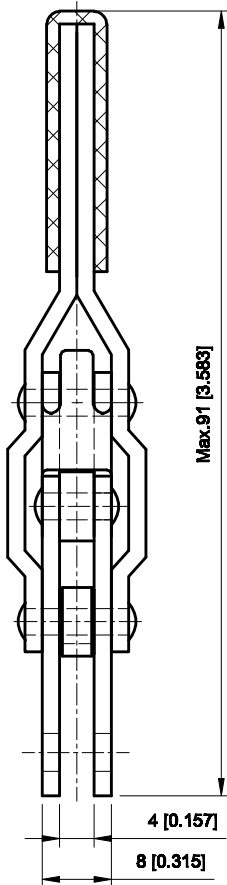

PART NUMBER: CH-101-AI

BAR OPENS:100°
HANDLE OPENS:56°
SPINDLE SUPPLIED:CH-FC-10138