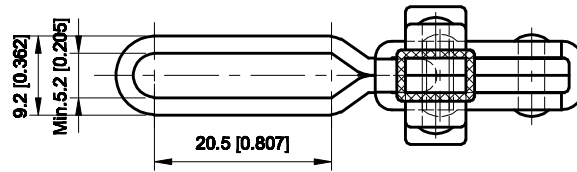

PART NUMBER: CH-101-AI

BAR OPENS:100°
HANDLE OPENS:56°
SPINDLE SUPPLIED:CH-FC-10138