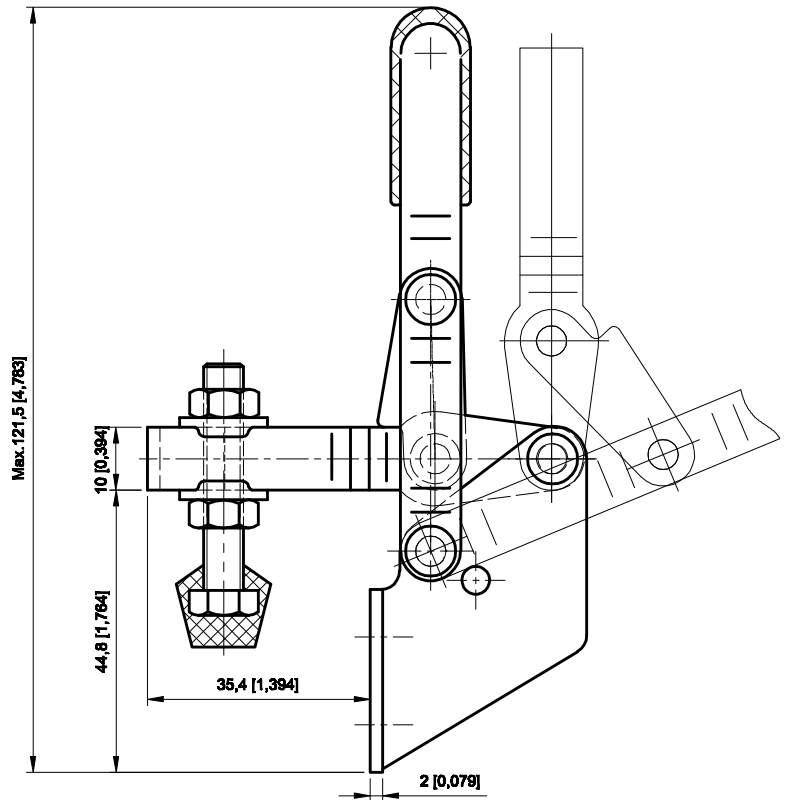

PART NUMBER: CH-101-B

BAR OPENS:90°

HANDLE OPENS:65°

SPINDLE SUPPLIED:CH-FC-14134