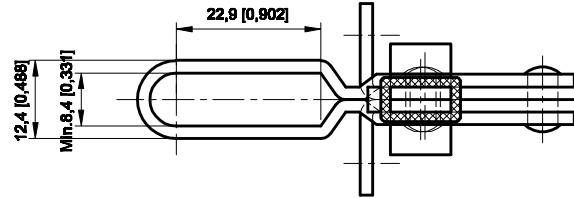

PART NUMBER: CH-101-B

BAR OPENS:90°

HANDLE OPENS:65°

SPINDLE SUPPLIED:CH-FC-14134