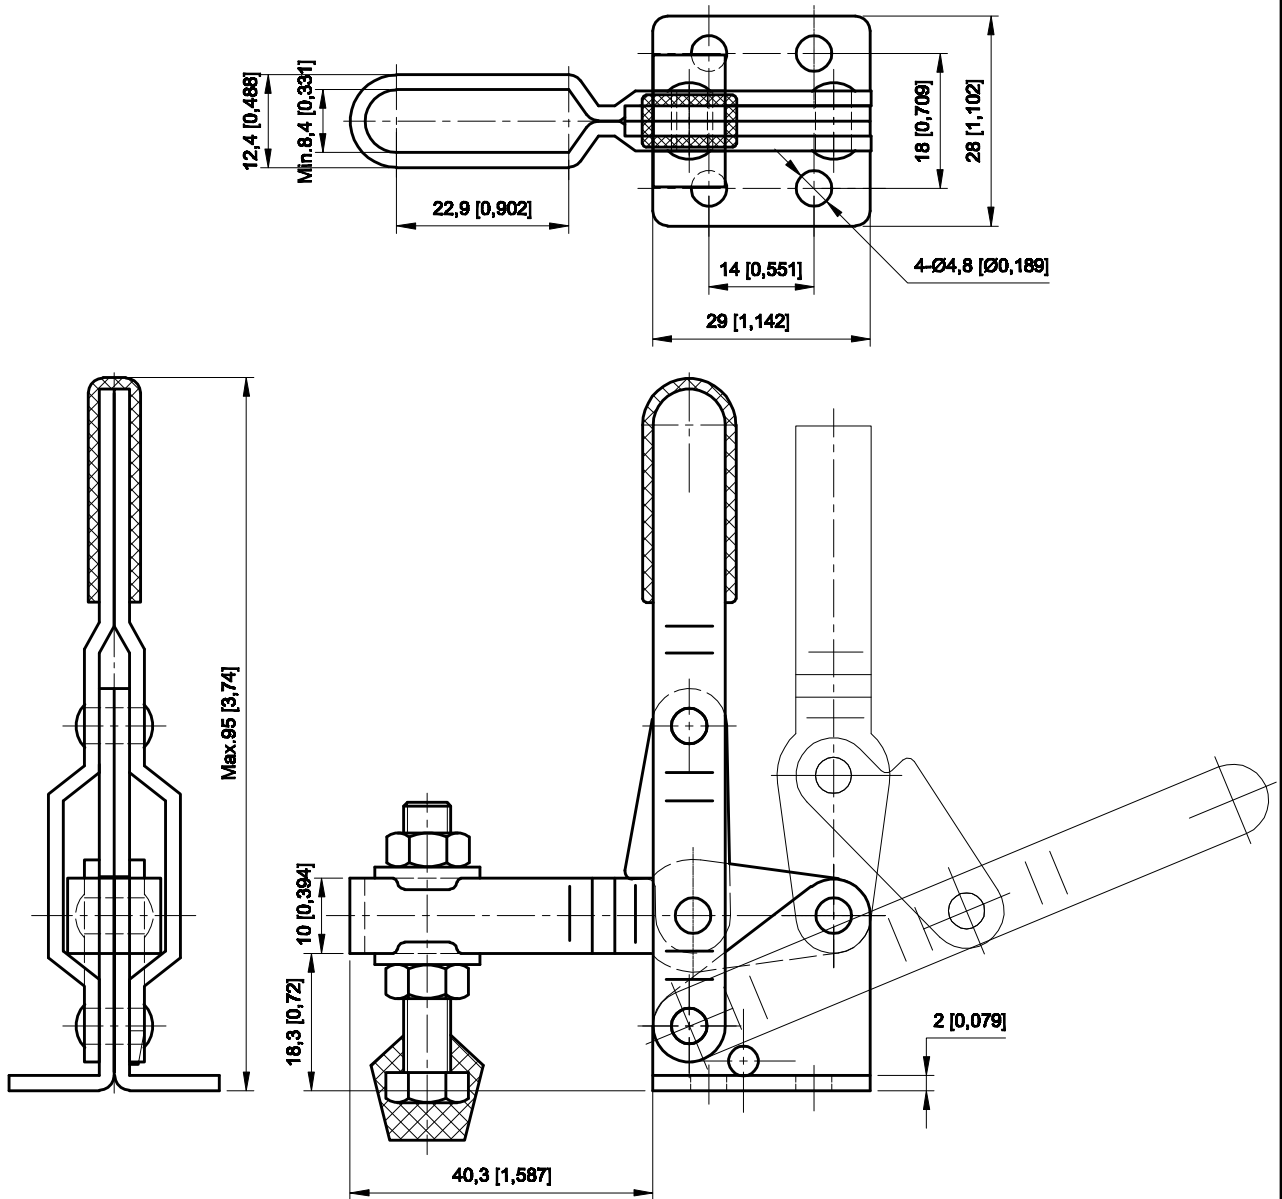

PART NUMBER: **CH-102-B**

BAR OPENS:90°

HANDLE OPENS:65°

SPINDLE SUPPLIED:CH-FC-14134